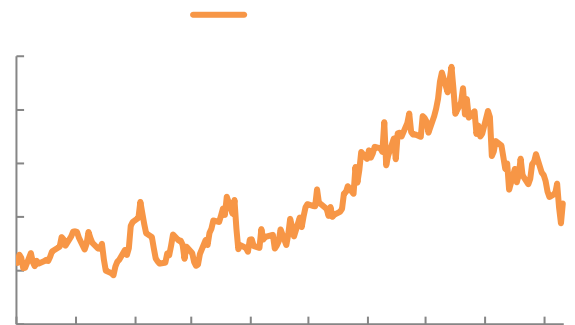

<b>SHFE</b>	16595	16925	330	/
<b>LME</b>	2042	2137	95	/
	8.1	7.9	0	
	61004	40779	-20225	
<b>LME</b>	203,950	200,975	-2975	
	5.91	4.32	-1.59	
	-180	-245	-65	/

iFinD

---

SMM

---

---

SMM

---