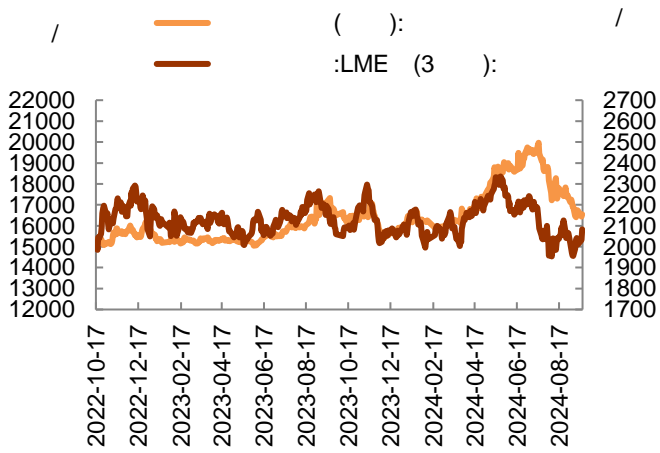

<b>SHFE</b>	16595	16925	330	/
<b>LME</b>	2042	2137	95	/
	8.1	7.9	0	
	61004	40779	-20225	
<b>LME</b>	203,950	200,975	-2975	
	5.91	4.32	-1.59	
	-180	-245	-65	/

iFinD

---

SMM

---

---

SMM

---