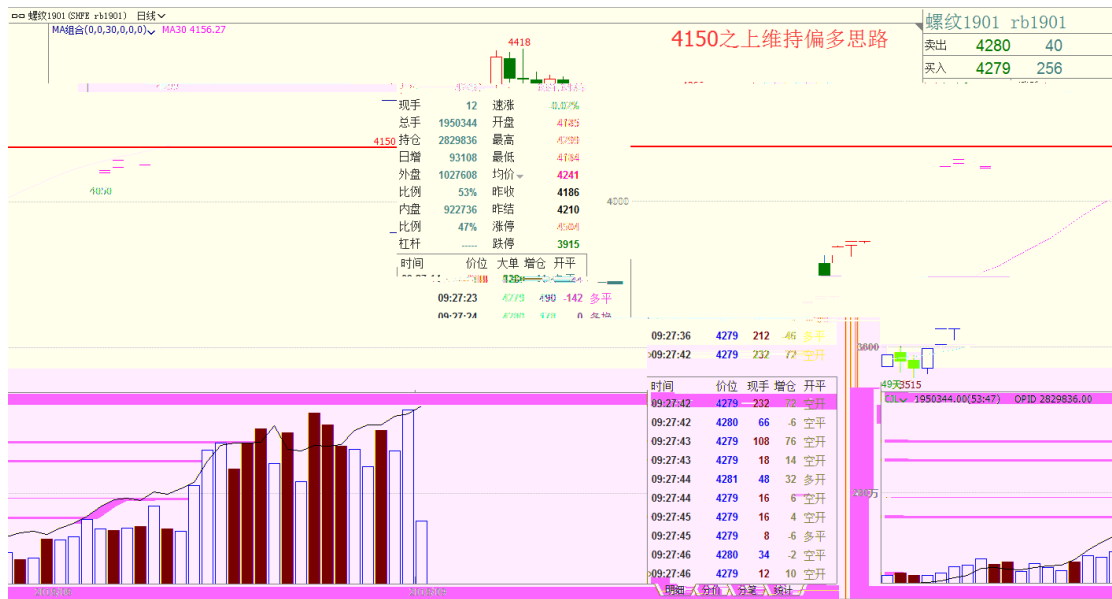

2018 9 10

jytzzx@jyqh.com.cn  
021-68555105

3%		1.53%		2.04%
		0.69%	0.27%	0.17%
0.37%		0.57%	1.66%	
	1.53%	0.5%	0.47%	0.12%
2.04%				
		4.44%		
		3.74%		
		2.82%		
		0.37%		
		-1.55%	18.19	
		-2.43%	7.54	
		-2.47%		8.37
		-3.05%		
		-4.21%		3.58 2.8
	25.14%	-15.94%		
	24.96%	-13.19%		
	6.36%	-12.82%		
	6.30%	-10.39%		
PTA	5.58%	PVC	-9.97%	