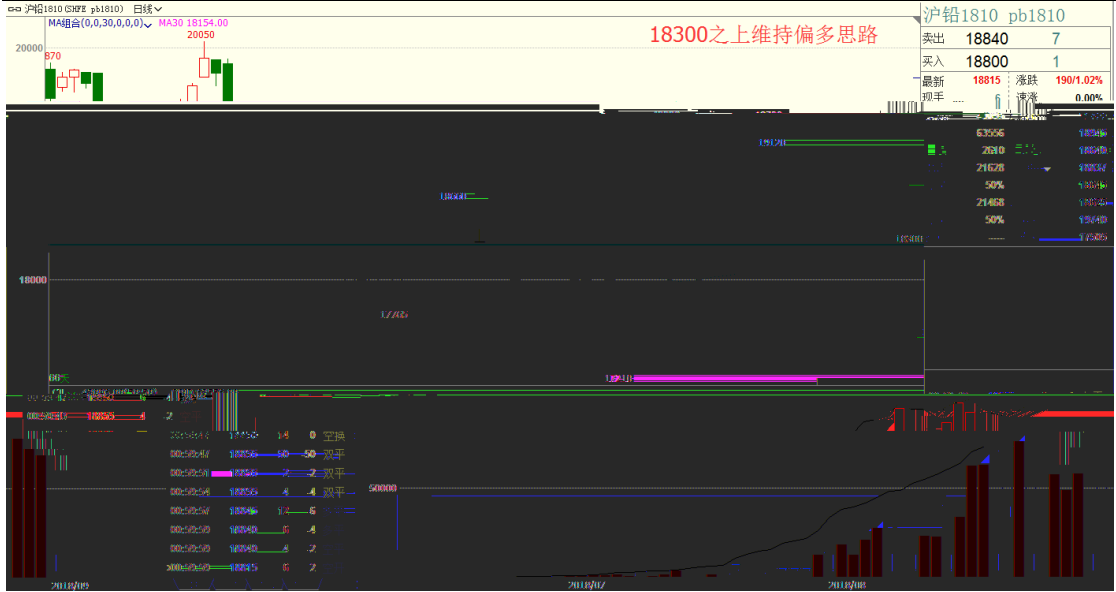

2018 9 10

jytzzx@jyqh.com.cn  
021-68555105

3%		1.53%		2.04%
		0.69%	0.27%	0.17%
0.37%		0.57%	1.66%	
	1.53%	0.5%	0.47%	0.12%
2.04%				
		4.44%		
		3.74%		
		2.82%		
		0.37%		
		-1.55%	18.19	
		-2.43%	7.54	
		-2.47%		8.37
		-3.05%		
		-4.21%		3.58 2.8
	25.14%	-15.94%		
	24.96%	-13.19%		
	6.36%	-12.82%		
	6.30%	-10.39%		
PTA	5.58%	PVC	-9.97%	