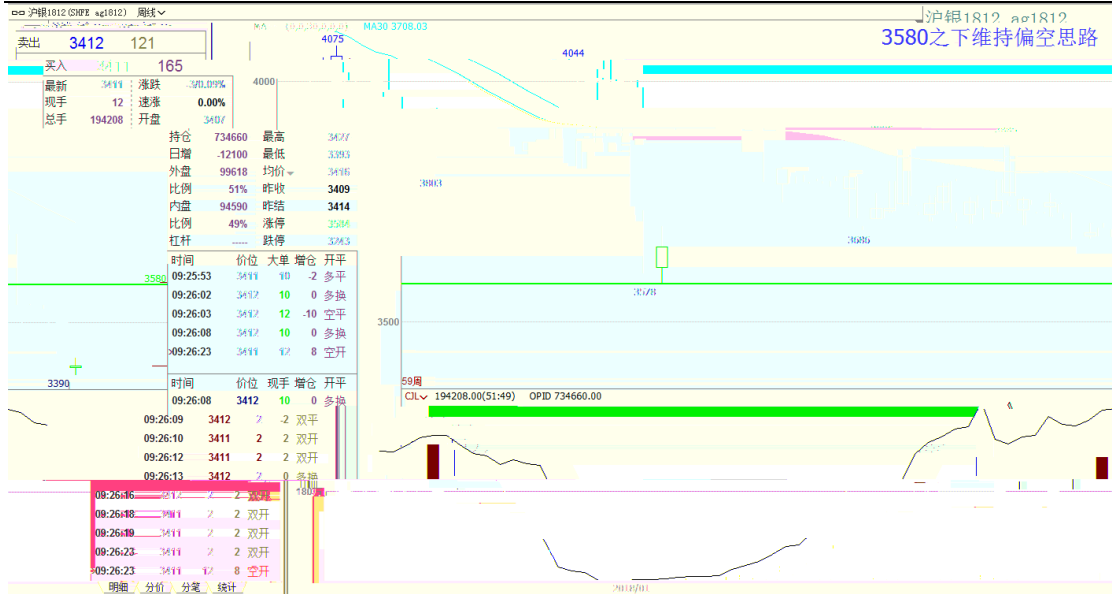

2018 9 10

jytzzx@jyqh.com.cn  
021-68555105

3%		1.53%		2.04%
		0.69%	0.27%	0.17%
0.37%		0.57%	1.66%	
	1.53%	0.5%	0.47%	0.12%
2.04%				
		4.44%		
		3.74%		
		2.82%		
		0.37%		
		-1.55%	18.19	
		-2.43%	7.54	
		-2.47%		8.37
		-3.05%		
		-4.21%		3.58 2.8
	25.14%	-15.94%		
	24.96%	-13.19%		
	6.36%	-12.82%		
	6.30%	-10.39%		
PTA	5.58%	PVC	-9.97%	