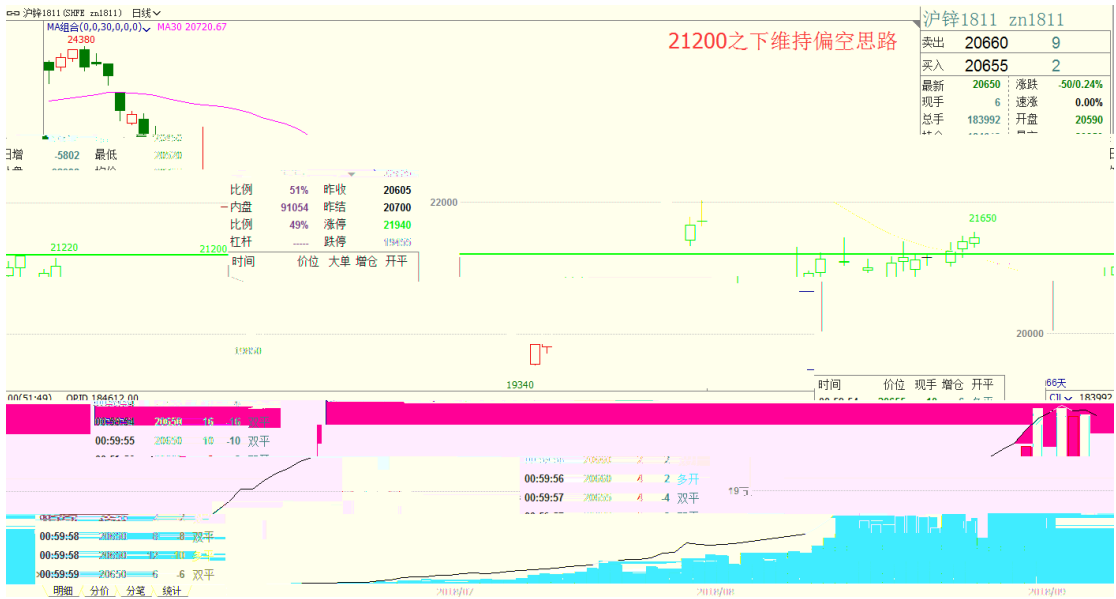

2018 9 10

jytzzx@jyqh.com.cn  
021-68555105

3%		1.53%		2.04%
		0.69%	0.27%	0.17%
0.37%		0.57%	1.66%	
	1.53%	0.5%	0.47%	0.12%
2.04%				
		4.44%		
		3.74%		
		2.82%		
		0.37%		
		-1.55%	18.19	
		-2.43%	7.54	
		-2.47%		8.37
		-3.05%		
		-4.21%		3.58 2.8
	25.14%	-15.94%		
	24.96%	-13.19%		
	6.36%	-12.82%		
	6.30%	-10.39%		
PTA	5.58%	PVC	-9.97%	