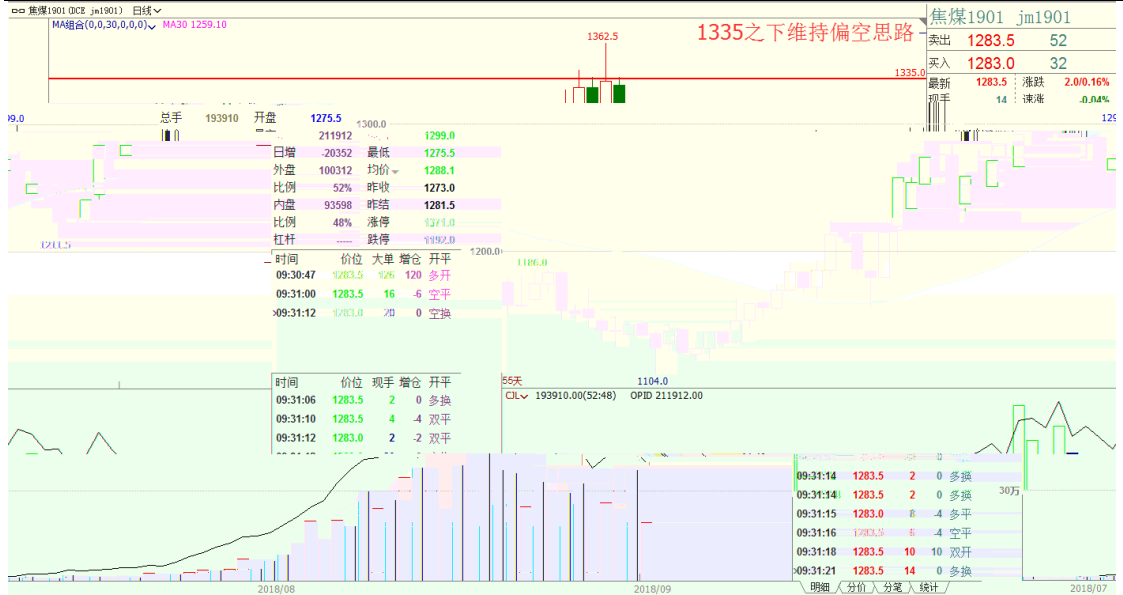

2018 9 10

jytzzx@jyqh.com.cn  
021-68555105

3%		1.53%		2.04%
		0.69%	0.27%	0.17%
0.37%		0.57%	1.66%	
	1.53%	0.5%	0.47%	0.12%
2.04%				
		4.44%		
		3.74%		
		2.82%		
		0.37%		
		-1.55%	18.19	
		-2.43%	7.54	
		-2.47%		8.37
		-3.05%		
		-4.21%		3.58 2.8
	25.14%	-15.94%		
	24.96%	-13.19%		
	6.36%	-12.82%		
	6.30%	-10.39%		
PTA	5.58%	PVC	-9.97%	